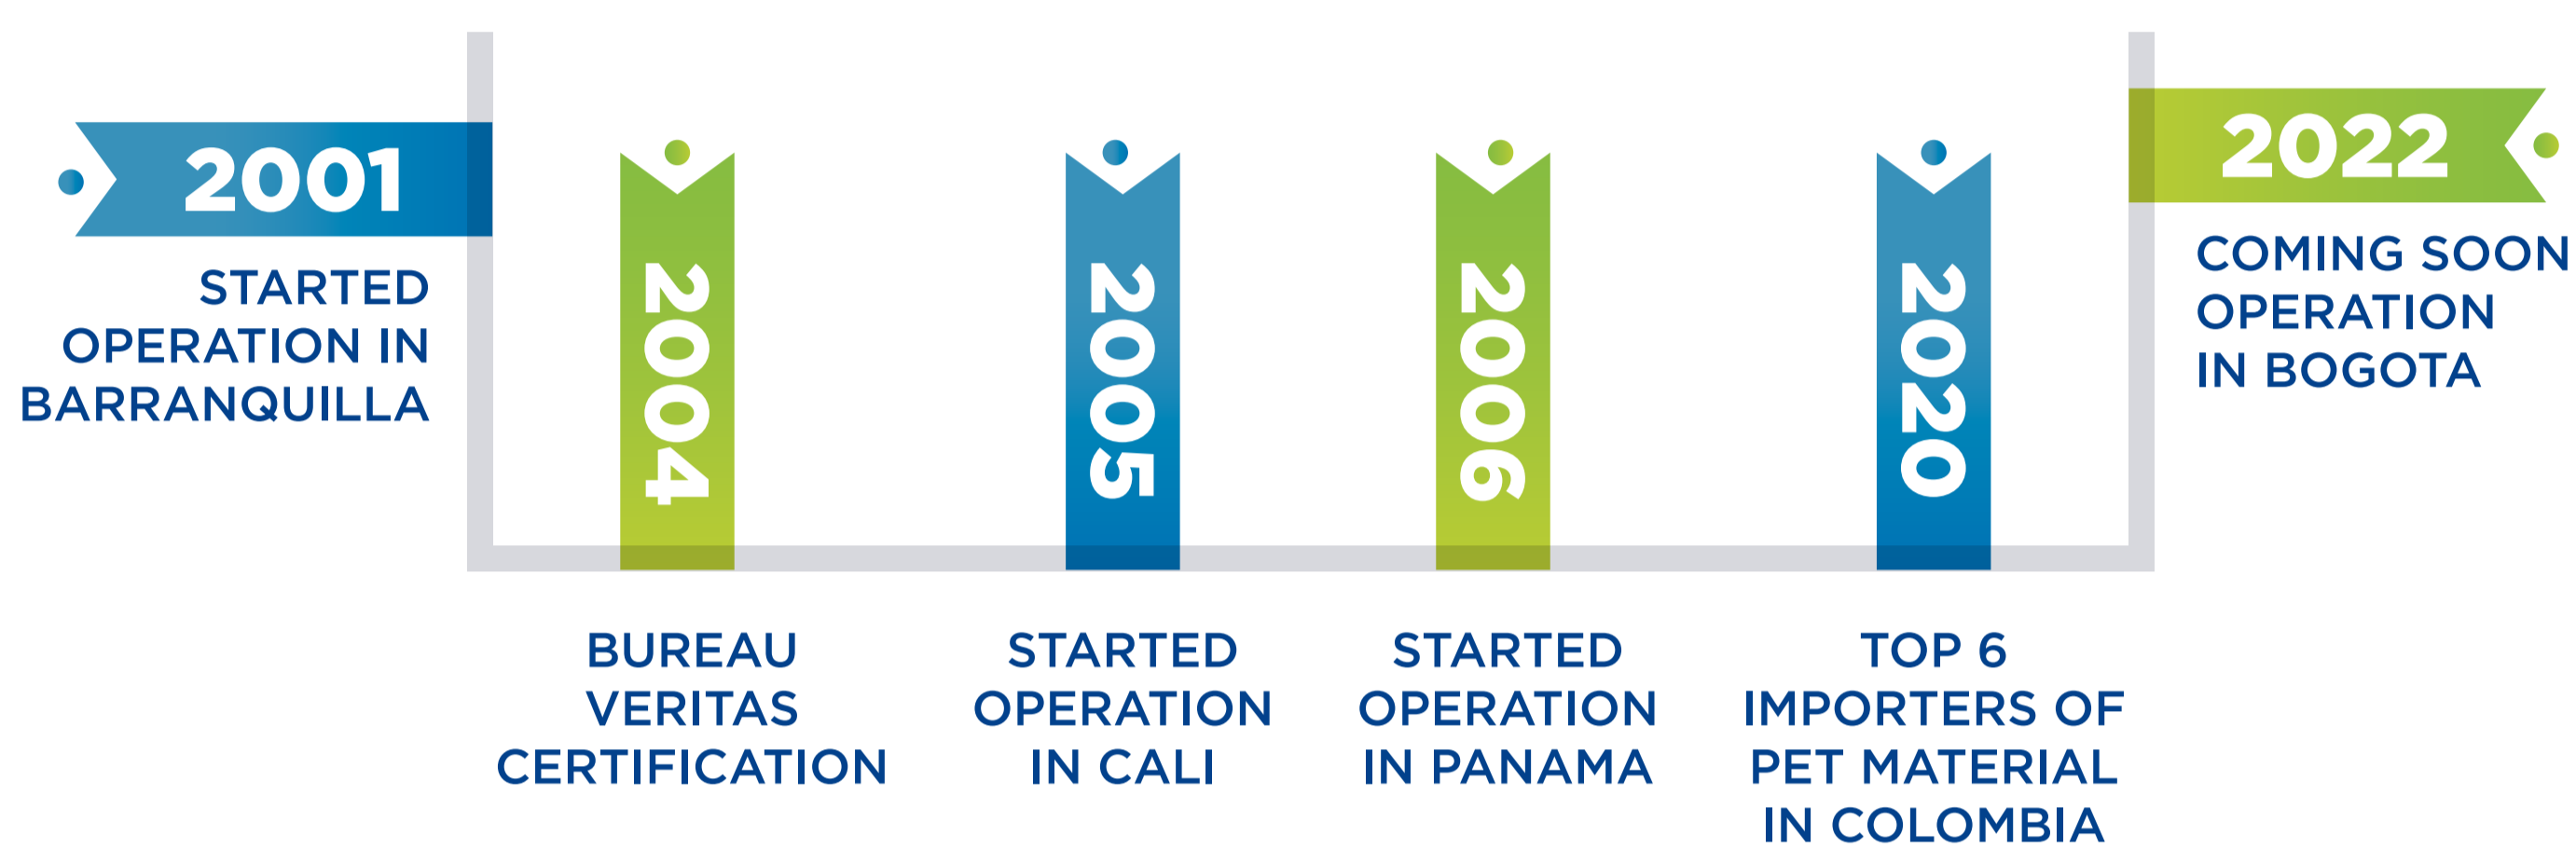

OUR HISTORY